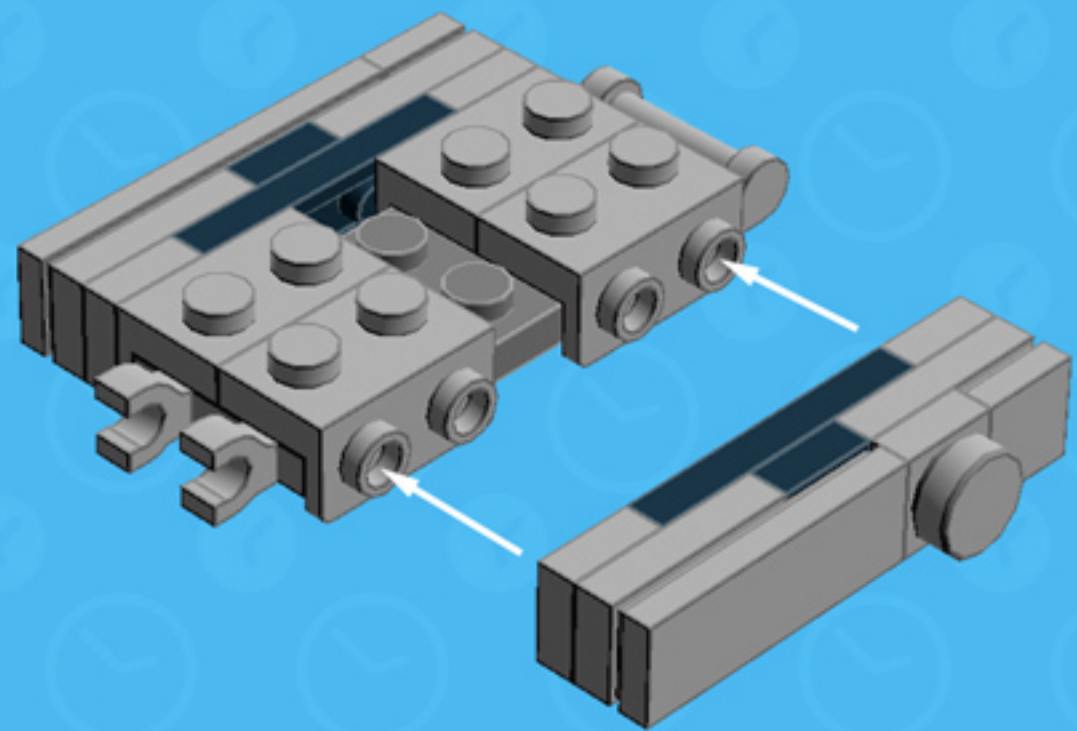

## ICON EDITION

*A LEGO® project by Chris McVeigh*  
[chrismcveigh.com](http://chrismcveigh.com)

Element ID	Color	Description	Quantity
302426	Black	Plate 1X1	2
379426 6092585	Black	Plate 1X2 W. 1 Knob	1
362326	Black	Plate 1X3	3
302026	Black	Plate 2X4	2
6009460	Bright Blue	Flat Tile 1X1, Round	4
6009459	Bright Orange	Flat Tile 1X1, Round	2
6057878	Bright Yellowish Green	Flat Tile 1X1, Round	3
4211043	Dark Stone Grey	Plate 2X3	1
6056616	Light Nougat	Flat Tile 1X1, Round	2
4654582	Medium Stone Grey	Angular Plate 1,5 TOP 1X2 1/2	4

	Element ID	Color	Description	Quantity
	4211415	Medium Stone Grey	Flat Tile 1X1	2
	4650260	Medium Stone Grey	Flat Tile 1X1, Round	3
	4558169	Medium Stone Grey	Flat Tile 1X3	1
	4211356	Medium Stone Grey	Flat Tile 1X4	1
	4211413	Medium Stone Grey	Flat Tile 2X2	7
	4211399	Medium Stone Grey	Plate 1X1	5
	4211398	Medium Stone Grey	Plate 1X2	4
	4244627	Medium Stone Grey	Plate 1X2 W. Stick 3.18	8
	4556157	Medium Stone Grey	Plate 1X2 W/Holder, Vertical	8
	4278273	Medium Stone Grey	SLIDE SHOE Round 2X2	9
	4646844	White	Flat Tile 1X1, Round	2