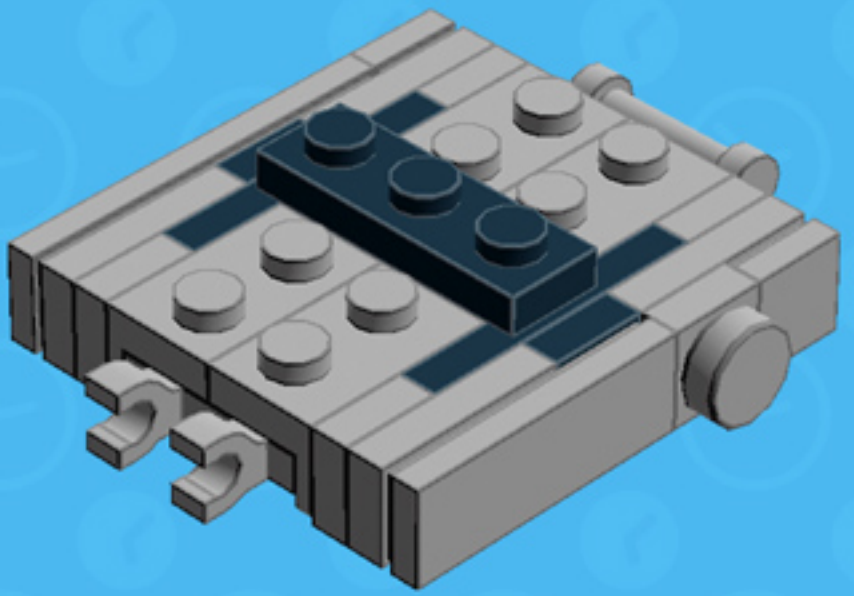

## ICON EDITION

*A LEGO® project by Chris McVeigh*  
[chrismcveigh.com](http://chrismcveigh.com)

Element ID	Color	Description	Quantity
302426	Black	Plate 1X1	2
379426 6092585	Black	Plate 1X2 W. 1 Knob	1
362326	Black	Plate 1X3	3
302026	Black	Plate 2X4	2
6009460	Bright Blue	Flat Tile 1X1, Round	4
6009459	Bright Orange	Flat Tile 1X1, Round	2
6057878	Bright Yellowish Green	Flat Tile 1X1, Round	3
4211043	Dark Stone Grey	Plate 2X3	1
6056616	Light Nougat	Flat Tile 1X1, Round	2
4654582	Medium Stone Grey	Angular Plate 1,5 TOP 1X2 1/2	4

	Element ID	Color	Description	Quantity
	4211415	Medium Stone Grey	Flat Tile 1X1	2
	4650260	Medium Stone Grey	Flat Tile 1X1, Round	3
	4558169	Medium Stone Grey	Flat Tile 1X3	1
	4211356	Medium Stone Grey	Flat Tile 1X4	1
	4211413	Medium Stone Grey	Flat Tile 2X2	7
	4211399	Medium Stone Grey	Plate 1X1	5
	4211398	Medium Stone Grey	Plate 1X2	4
	4244627	Medium Stone Grey	Plate 1X2 W. Stick 3.18	8
	4556157	Medium Stone Grey	Plate 1X2 W/Holder, Vertical	8
	4278273	Medium Stone Grey	SLIDE SHOE Round 2X2	9
	4646844	White	Flat Tile 1X1, Round	2