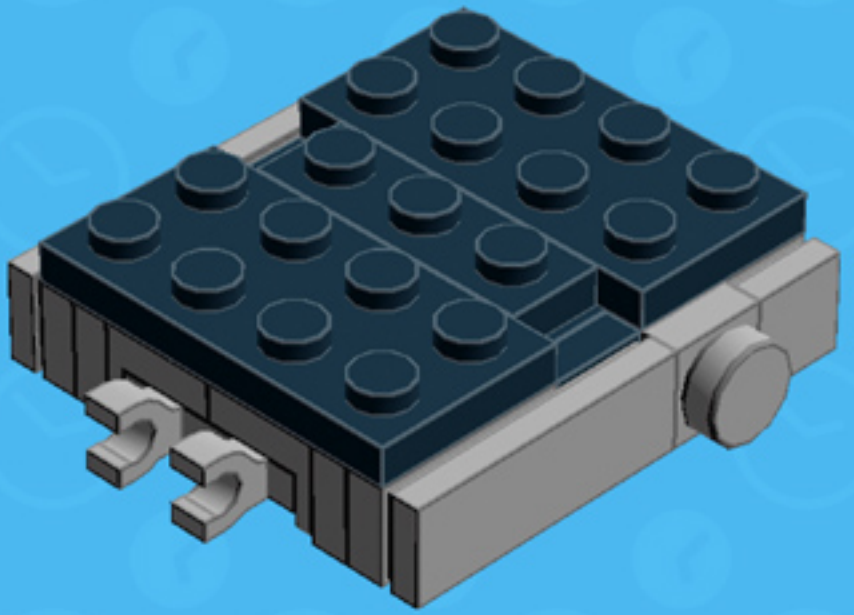

## ICON EDITION

*A LEGO® project by Chris McVeigh*  
[chrismcveigh.com](http://chrismcveigh.com)

Element ID	Color	Description	Quantity
302426	Black	Plate 1X1	2
379426 6092585	Black	Plate 1X2 W. 1 Knob	1
362326	Black	Plate 1X3	3
302026	Black	Plate 2X4	2
6009460	Bright Blue	Flat Tile 1X1, Round	4
6009459	Bright Orange	Flat Tile 1X1, Round	2
6057878	Bright Yellowish Green	Flat Tile 1X1, Round	3
4211043	Dark Stone Grey	Plate 2X3	1
6056616	Light Nougat	Flat Tile 1X1, Round	2
4654582	Medium Stone Grey	Angular Plate 1,5 TOP 1X2 1/2	4

	Element ID	Color	Description	Quantity
	4211415	Medium Stone Grey	Flat Tile 1X1	2
	4650260	Medium Stone Grey	Flat Tile 1X1, Round	3
	4558169	Medium Stone Grey	Flat Tile 1X3	1
	4211356	Medium Stone Grey	Flat Tile 1X4	1
	4211413	Medium Stone Grey	Flat Tile 2X2	7
	4211399	Medium Stone Grey	Plate 1X1	5
	4211398	Medium Stone Grey	Plate 1X2	4
	4244627	Medium Stone Grey	Plate 1X2 W. Stick 3.18	8
	4556157	Medium Stone Grey	Plate 1X2 W/Holder, Vertical	8
	4278273	Medium Stone Grey	SLIDE SHOE Round 2X2	9
	4646844	White	Flat Tile 1X1, Round	2