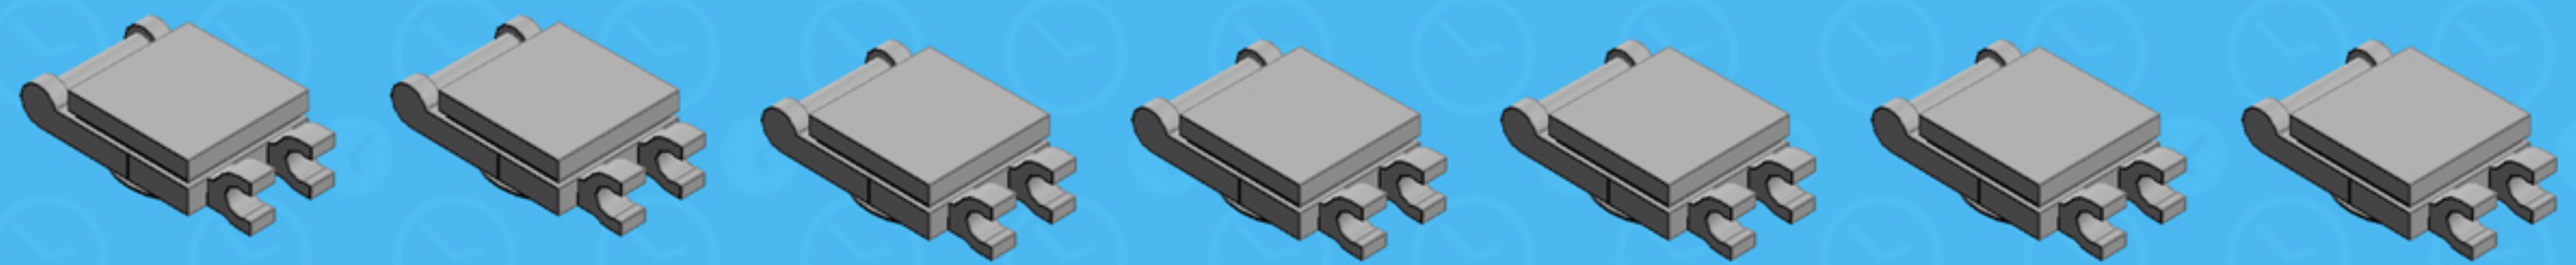

## ICON EDITION

*A LEGO® project by Chris McVeigh*  
[chrismcveigh.com](http://chrismcveigh.com)

Element ID	Color	Description	Quantity
302426	Black	Plate 1X1	2
379426 6092585	Black	Plate 1X2 W. 1 Knob	1
362326	Black	Plate 1X3	3
302026	Black	Plate 2X4	2
6009460	Bright Blue	Flat Tile 1X1, Round	4
6009459	Bright Orange	Flat Tile 1X1, Round	2
6057878	Bright Yellowish Green	Flat Tile 1X1, Round	3
4211043	Dark Stone Grey	Plate 2X3	1
6056616	Light Nougat	Flat Tile 1X1, Round	2
4654582	Medium Stone Grey	Angular Plate 1,5 TOP 1X2 1/2	4

	Element ID	Color	Description	Quantity
	4211415	Medium Stone Grey	Flat Tile 1X1	2
	4650260	Medium Stone Grey	Flat Tile 1X1, Round	3
	4558169	Medium Stone Grey	Flat Tile 1X3	1
	4211356	Medium Stone Grey	Flat Tile 1X4	1
	4211413	Medium Stone Grey	Flat Tile 2X2	7
	4211399	Medium Stone Grey	Plate 1X1	5
	4211398	Medium Stone Grey	Plate 1X2	4
	4244627	Medium Stone Grey	Plate 1X2 W. Stick 3.18	8
	4556157	Medium Stone Grey	Plate 1X2 W/Holder, Vertical	8
	4278273	Medium Stone Grey	SLIDE SHOE Round 2X2	9
	4646844	White	Flat Tile 1X1, Round	2