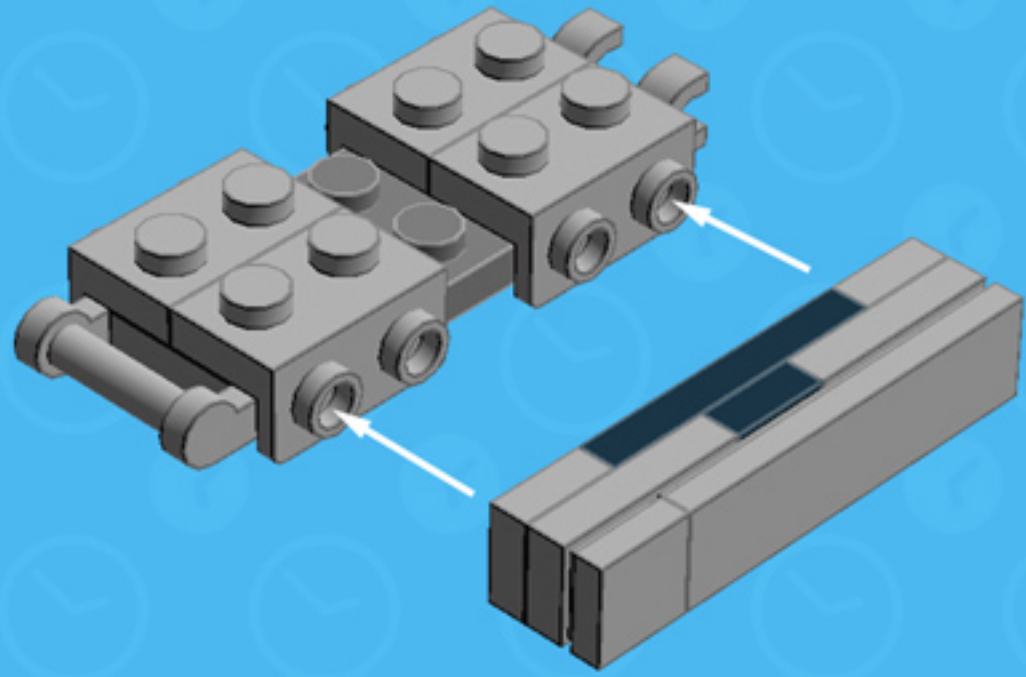

## ICON EDITION

*A LEGO® project by Chris McVeigh*  
[chrismcveigh.com](http://chrismcveigh.com)

Element ID	Color	Description	Quantity
302426	Black	Plate 1X1	2
379426 6092585	Black	Plate 1X2 W. 1 Knob	1
362326	Black	Plate 1X3	3
302026	Black	Plate 2X4	2
6009460	Bright Blue	Flat Tile 1X1, Round	4
6009459	Bright Orange	Flat Tile 1X1, Round	2
6057878	Bright Yellowish Green	Flat Tile 1X1, Round	3
4211043	Dark Stone Grey	Plate 2X3	1
6056616	Light Nougat	Flat Tile 1X1, Round	2
4654582	Medium Stone Grey	Angular Plate 1,5 TOP 1X2 1/2	4

	Element ID	Color	Description	Quantity
	4211415	Medium Stone Grey	Flat Tile 1X1	2
	4650260	Medium Stone Grey	Flat Tile 1X1, Round	3
	4558169	Medium Stone Grey	Flat Tile 1X3	1
	4211356	Medium Stone Grey	Flat Tile 1X4	1
	4211413	Medium Stone Grey	Flat Tile 2X2	7
	4211399	Medium Stone Grey	Plate 1X1	5
	4211398	Medium Stone Grey	Plate 1X2	4
	4244627	Medium Stone Grey	Plate 1X2 W. Stick 3.18	8
	4556157	Medium Stone Grey	Plate 1X2 W/Holder, Vertical	8
	4278273	Medium Stone Grey	SLIDE SHOE Round 2X2	9
	4646844	White	Flat Tile 1X1, Round	2