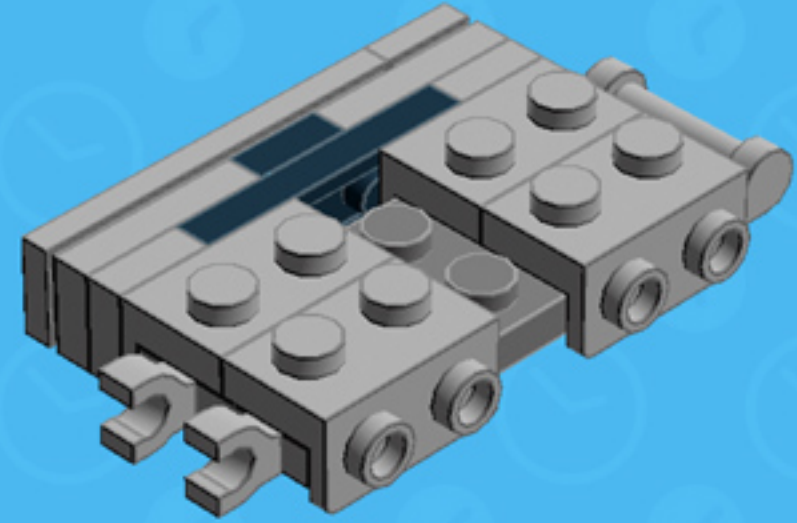

## ICON EDITION

*A LEGO® project by Chris McVeigh*  
[chrismcveigh.com](http://chrismcveigh.com)

Element ID	Color	Description	Quantity
302426	Black	Plate 1X1	2
379426 6092585	Black	Plate 1X2 W. 1 Knob	1
362326	Black	Plate 1X3	3
302026	Black	Plate 2X4	2
6009460	Bright Blue	Flat Tile 1X1, Round	4
6009459	Bright Orange	Flat Tile 1X1, Round	2
6057878	Bright Yellowish Green	Flat Tile 1X1, Round	3
4211043	Dark Stone Grey	Plate 2X3	1
6056616	Light Nougat	Flat Tile 1X1, Round	2
4654582	Medium Stone Grey	Angular Plate 1,5 TOP 1X2 1/2	4

	Element ID	Color	Description	Quantity
	4211415	Medium Stone Grey	Flat Tile 1X1	2
	4650260	Medium Stone Grey	Flat Tile 1X1, Round	3
	4558169	Medium Stone Grey	Flat Tile 1X3	1
	4211356	Medium Stone Grey	Flat Tile 1X4	1
	4211413	Medium Stone Grey	Flat Tile 2X2	7
	4211399	Medium Stone Grey	Plate 1X1	5
	4211398	Medium Stone Grey	Plate 1X2	4
	4244627	Medium Stone Grey	Plate 1X2 W. Stick 3.18	8
	4556157	Medium Stone Grey	Plate 1X2 W/Holder, Vertical	8
	4278273	Medium Stone Grey	SLIDE SHOE Round 2X2	9
	4646844	White	Flat Tile 1X1, Round	2