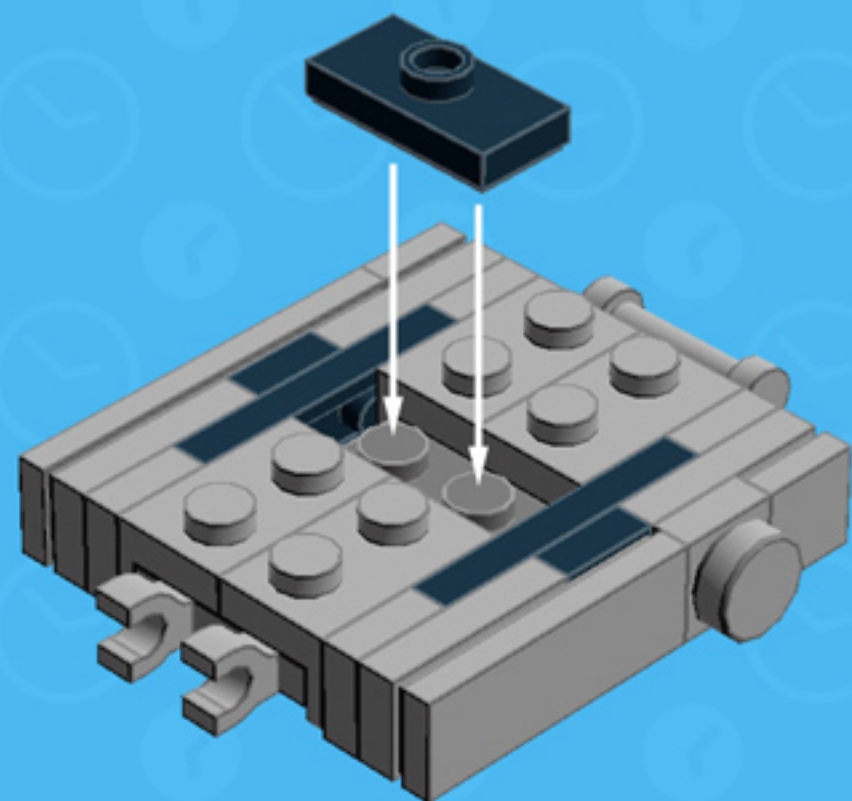

## ICON EDITION

*A LEGO® project by Chris McVeigh*  
[chrismcveigh.com](http://chrismcveigh.com)

Element ID	Color	Description	Quantity
302426	Black	Plate 1X1	2
379426 6092585	Black	Plate 1X2 W. 1 Knob	1
362326	Black	Plate 1X3	3
302026	Black	Plate 2X4	2
6009460	Bright Blue	Flat Tile 1X1, Round	4
6009459	Bright Orange	Flat Tile 1X1, Round	2
6057878	Bright Yellowish Green	Flat Tile 1X1, Round	3
4211043	Dark Stone Grey	Plate 2X3	1
6056616	Light Nougat	Flat Tile 1X1, Round	2
4654582	Medium Stone Grey	Angular Plate 1,5 TOP 1X2 1/2	4

	Element ID	Color	Description	Quantity
	4211415	Medium Stone Grey	Flat Tile 1X1	2
	4650260	Medium Stone Grey	Flat Tile 1X1, Round	3
	4558169	Medium Stone Grey	Flat Tile 1X3	1
	4211356	Medium Stone Grey	Flat Tile 1X4	1
	4211413	Medium Stone Grey	Flat Tile 2X2	7
	4211399	Medium Stone Grey	Plate 1X1	5
	4211398	Medium Stone Grey	Plate 1X2	4
	4244627	Medium Stone Grey	Plate 1X2 W. Stick 3.18	8
	4556157	Medium Stone Grey	Plate 1X2 W/Holder, Vertical	8
	4278273	Medium Stone Grey	SLIDE SHOE Round 2X2	9
	4646844	White	Flat Tile 1X1, Round	2