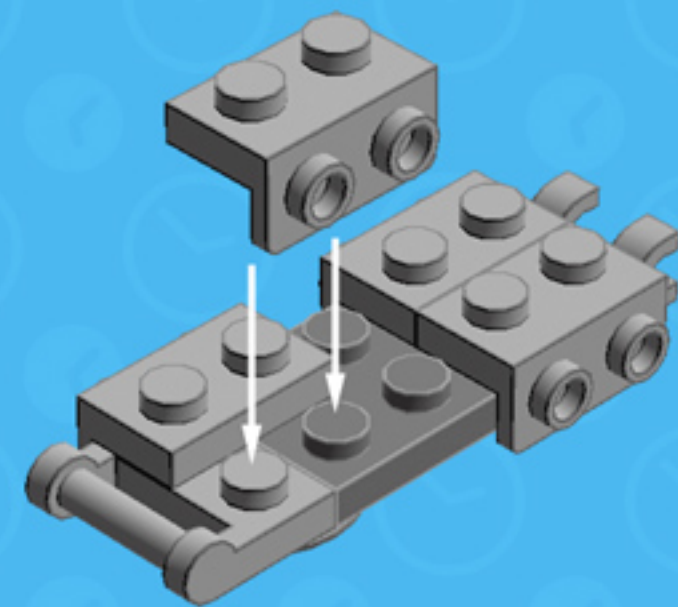

## ICON EDITION

*A LEGO® project by Chris McVeigh*  
[chrismcveigh.com](http://chrismcveigh.com)

Element ID	Color	Description	Quantity
302426	Black	Plate 1X1	2
379426 6092585	Black	Plate 1X2 W. 1 Knob	1
362326	Black	Plate 1X3	3
302026	Black	Plate 2X4	2
6009460	Bright Blue	Flat Tile 1X1, Round	4
6009459	Bright Orange	Flat Tile 1X1, Round	2
6057878	Bright Yellowish Green	Flat Tile 1X1, Round	3
4211043	Dark Stone Grey	Plate 2X3	1
6056616	Light Nougat	Flat Tile 1X1, Round	2
4654582	Medium Stone Grey	Angular Plate 1,5 TOP 1X2 1/2	4

	Element ID	Color	Description	Quantity
	4211415	Medium Stone Grey	Flat Tile 1X1	2
	4650260	Medium Stone Grey	Flat Tile 1X1, Round	3
	4558169	Medium Stone Grey	Flat Tile 1X3	1
	4211356	Medium Stone Grey	Flat Tile 1X4	1
	4211413	Medium Stone Grey	Flat Tile 2X2	7
	4211399	Medium Stone Grey	Plate 1X1	5
	4211398	Medium Stone Grey	Plate 1X2	4
	4244627	Medium Stone Grey	Plate 1X2 W. Stick 3.18	8
	4556157	Medium Stone Grey	Plate 1X2 W/Holder, Vertical	8
	4278273	Medium Stone Grey	SLIDE SHOE Round 2X2	9
	4646844	White	Flat Tile 1X1, Round	2