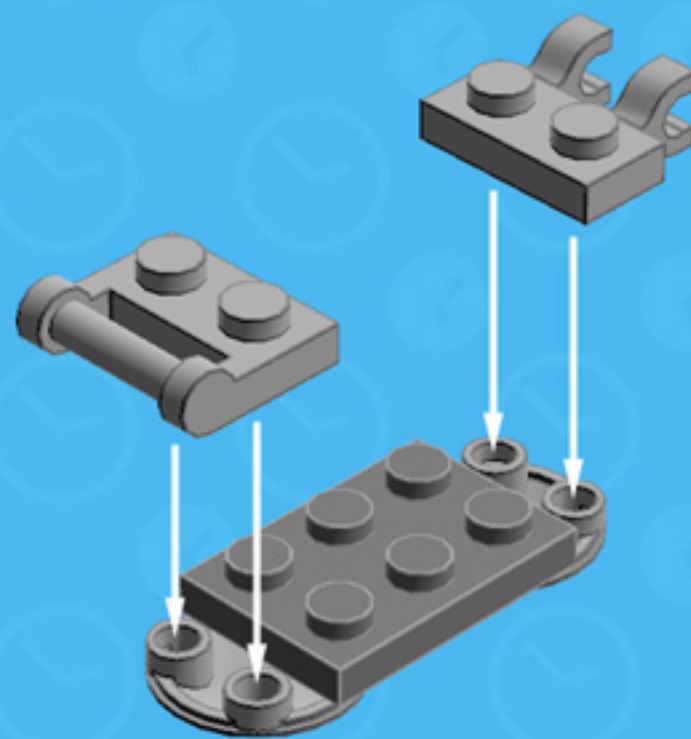

## ICON EDITION

*A LEGO® project by Chris McVeigh*  
[chrismcveigh.com](http://chrismcveigh.com)

Element ID	Color	Description	Quantity
302426	Black	Plate 1X1	2
379426 6092585	Black	Plate 1X2 W. 1 Knob	1
362326	Black	Plate 1X3	3
302026	Black	Plate 2X4	2
6009460	Bright Blue	Flat Tile 1X1, Round	4
6009459	Bright Orange	Flat Tile 1X1, Round	2
6057878	Bright Yellowish Green	Flat Tile 1X1, Round	3
4211043	Dark Stone Grey	Plate 2X3	1
6056616	Light Nougat	Flat Tile 1X1, Round	2
4654582	Medium Stone Grey	Angular Plate 1,5 TOP 1X2 1/2	4

	Element ID	Color	Description	Quantity
	4211415	Medium Stone Grey	Flat Tile 1X1	2
	4650260	Medium Stone Grey	Flat Tile 1X1, Round	3
	4558169	Medium Stone Grey	Flat Tile 1X3	1
	4211356	Medium Stone Grey	Flat Tile 1X4	1
	4211413	Medium Stone Grey	Flat Tile 2X2	7
	4211399	Medium Stone Grey	Plate 1X1	5
	4211398	Medium Stone Grey	Plate 1X2	4
	4244627	Medium Stone Grey	Plate 1X2 W. Stick 3.18	8
	4556157	Medium Stone Grey	Plate 1X2 W/Holder, Vertical	8
	4278273	Medium Stone Grey	SLIDE SHOE Round 2X2	9
	4646844	White	Flat Tile 1X1, Round	2